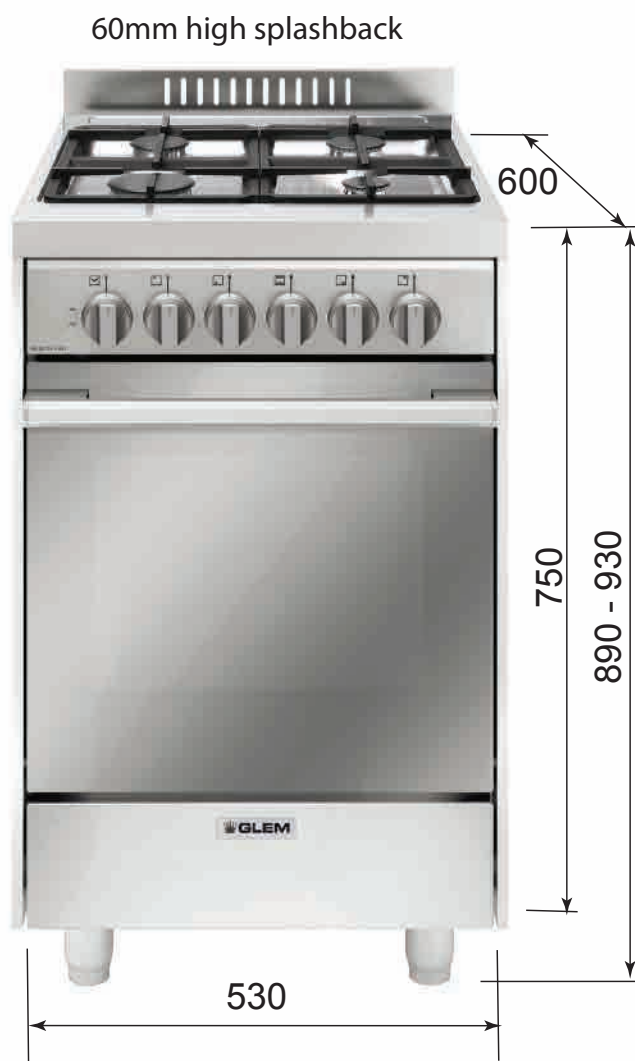

Optional SS 140mm kickplate
available MAKP50

Please note:

Every effort has been made to ensure this information is correct. However, due to product improvement Glem reserves the right to make changes to products without prior notice.

www.emiliaglem.com.au